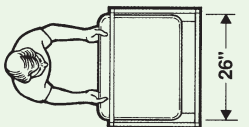

Side Loading

DOUBLE SECTION

Racks carry two trays in tandem on each set of tray slides.